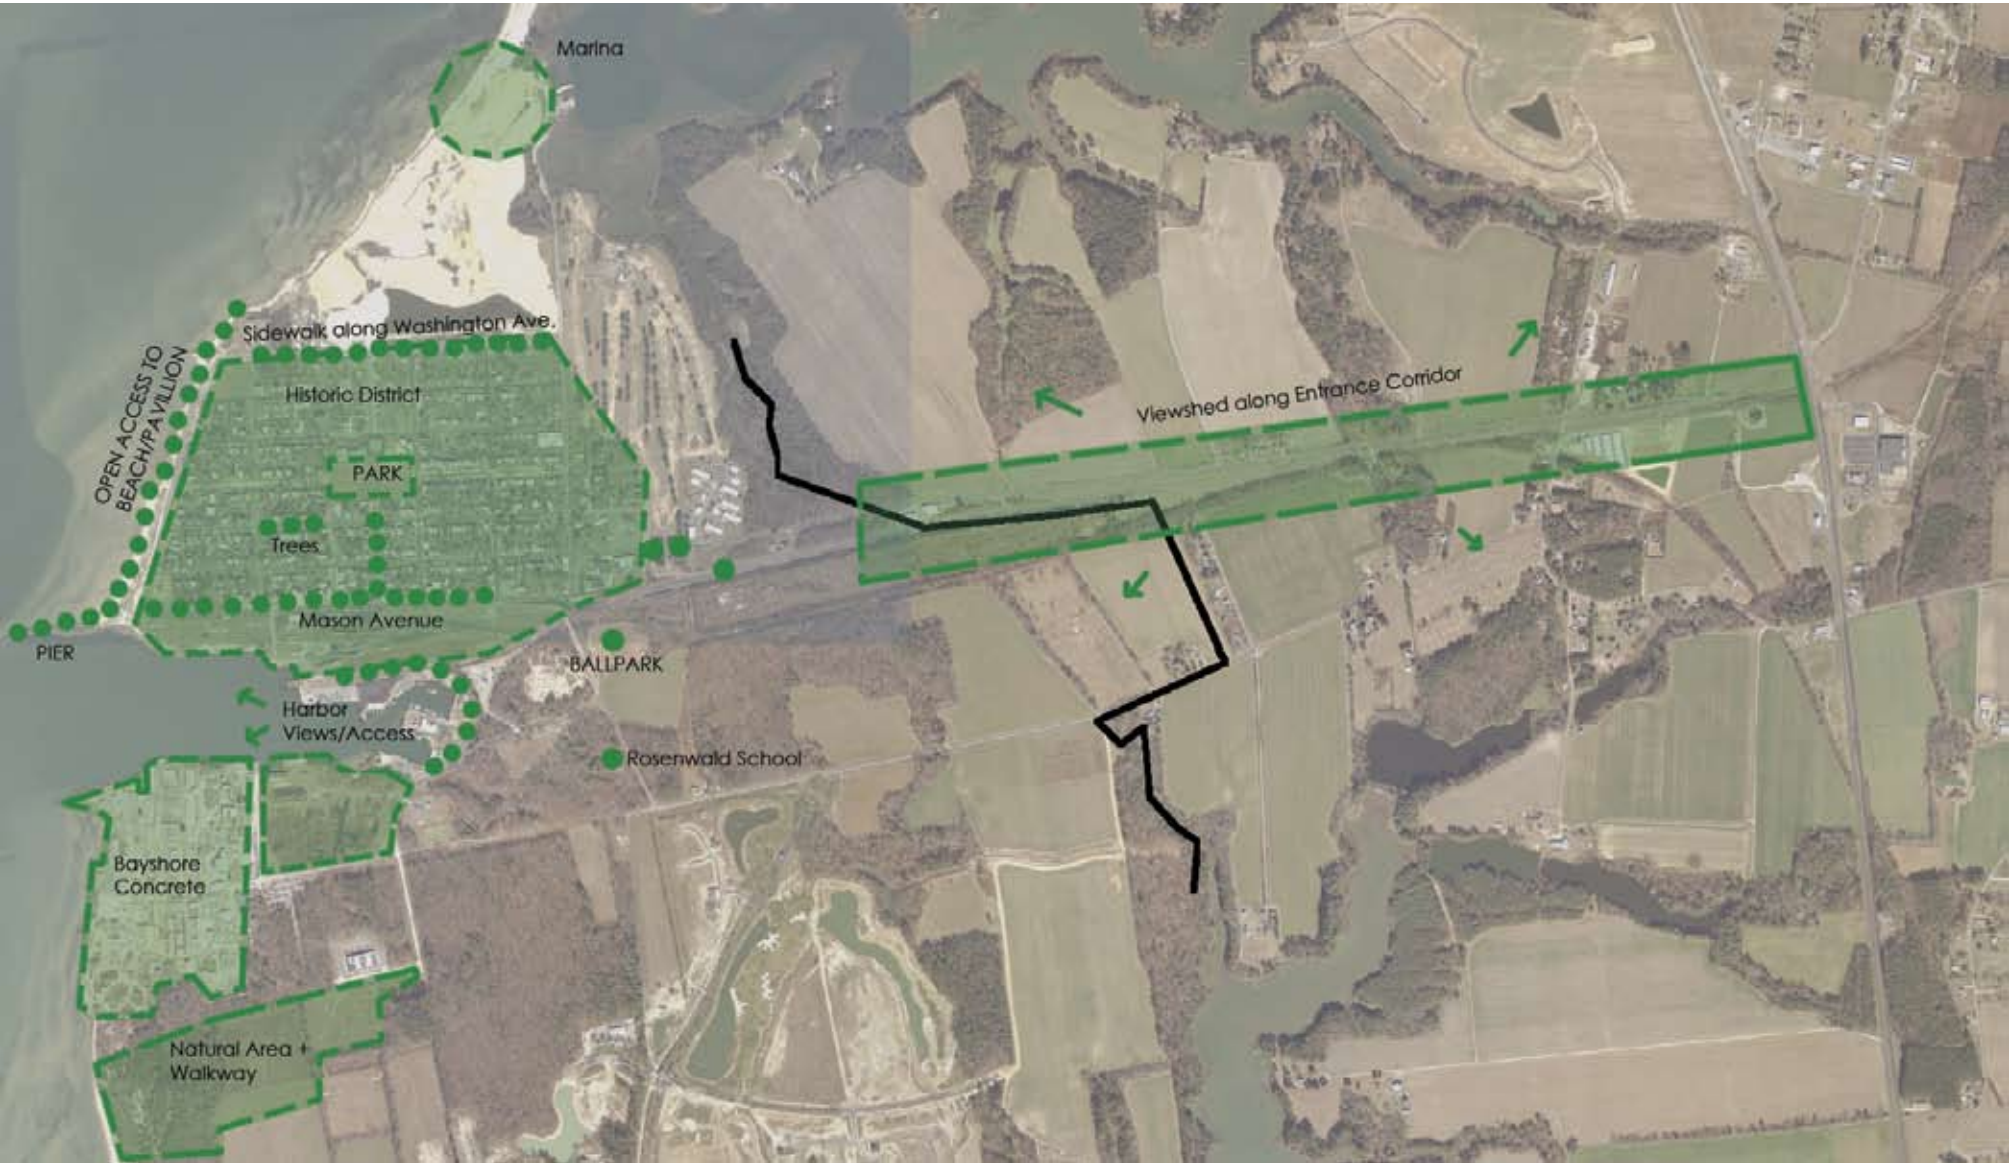

PRIORITY AREAS

CAPE CHARLES COMPREHENSIVE PLAN ELEMENTS

First Public Workshop - September 19, 2006

Summary of Mapping Exercises

- Legend**
- Districts
 - Places
 - Streets
 - Town Boundary

CAREFULLY CHANGE/IMPROVE

CAPE CHARLES COMPREHENSIVE PLAN ELEMENTS
 First Public Workshop - September 19, 2006
 Summary of Mapping Exercises

- Legend**
- Districts
 - Places
 - Streets
 - Town Boundary

PRIORITY AREAS

CAPE CHARLES COMPREHENSIVE PLAN ELEMENTS

First Public Workshop - September 19, 2006

Summary of Mapping Exercises

Legend

-  Districts
-  Places
-  Streets
-  Town Boundary