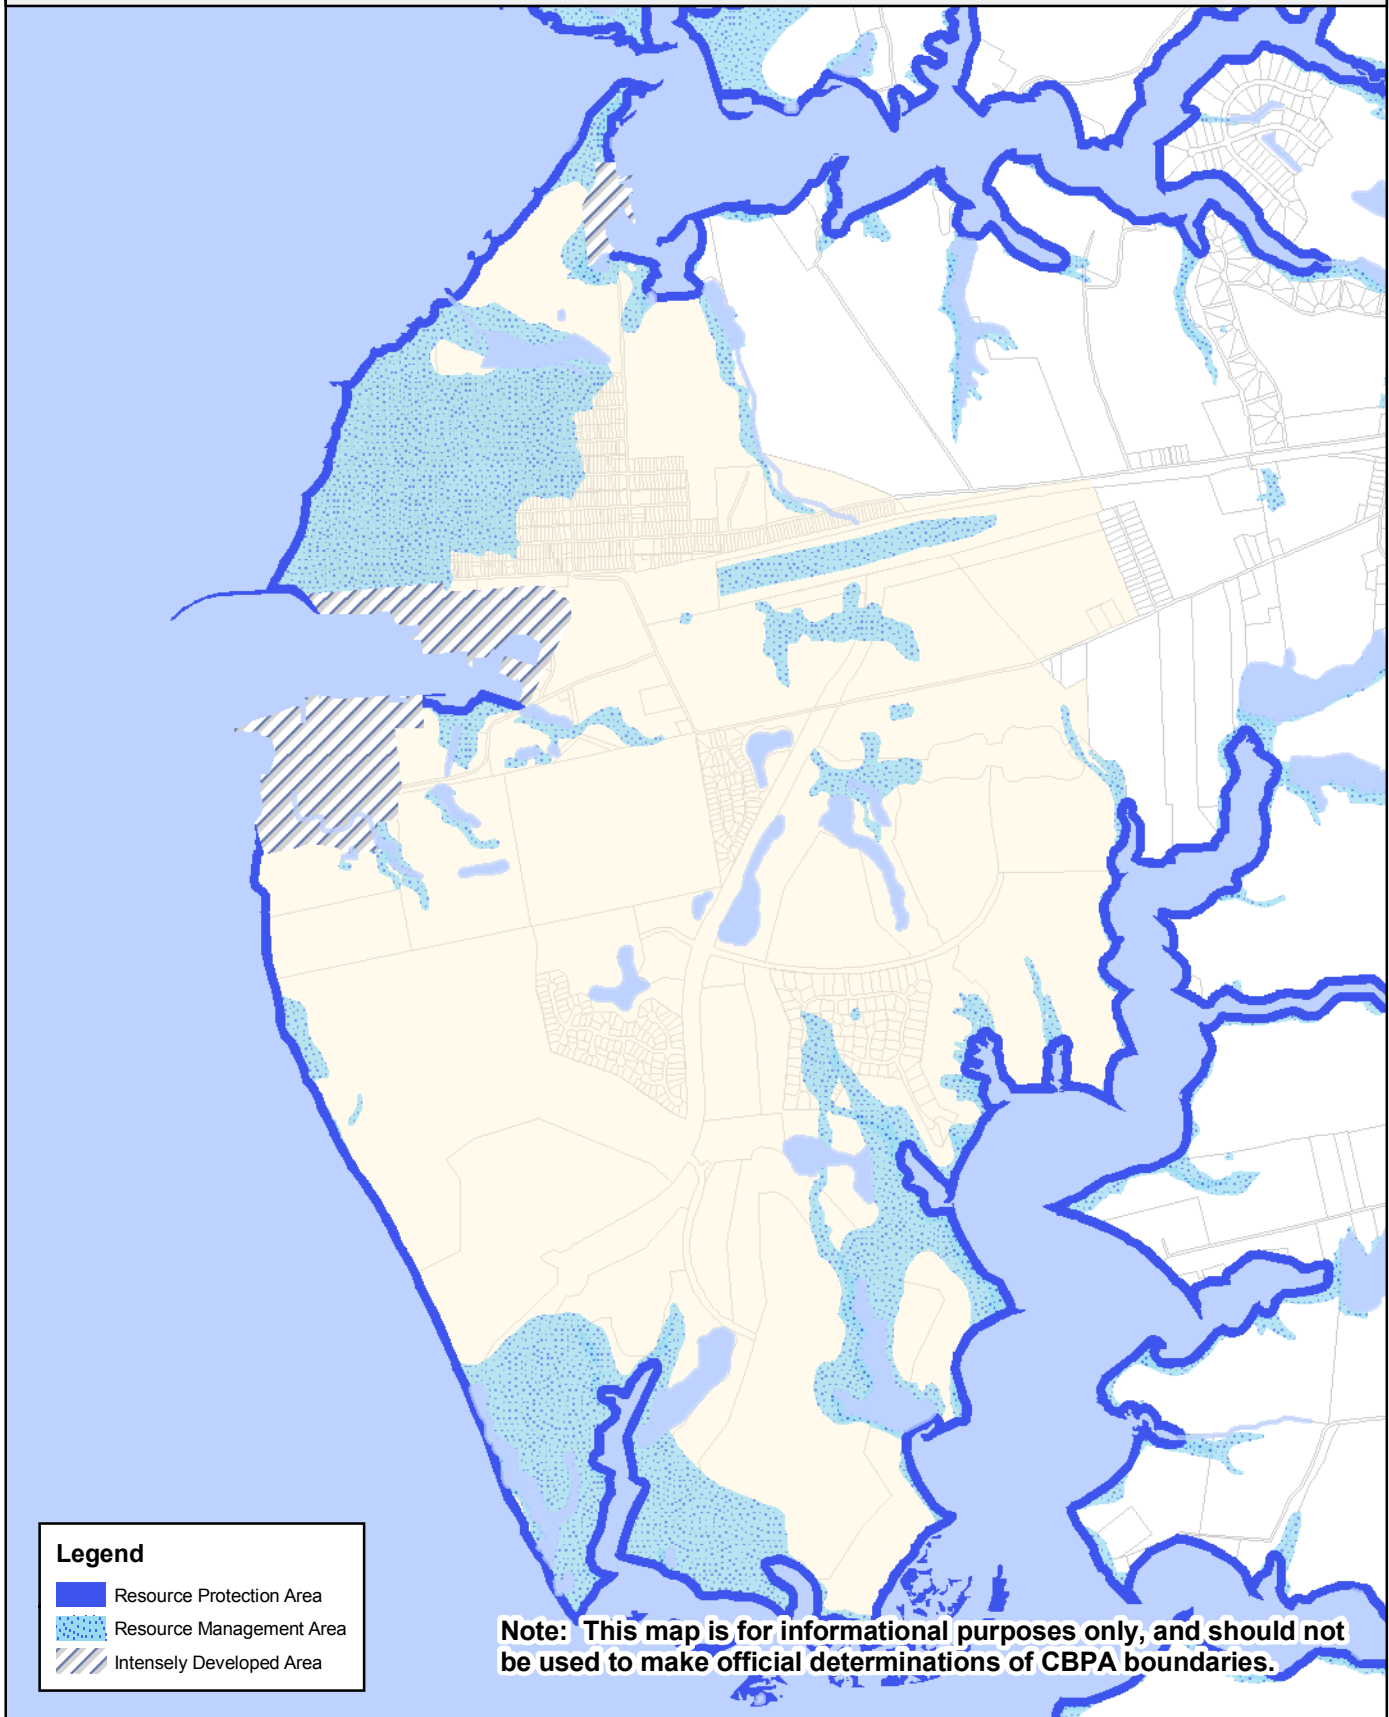

Map 8 - Chesapeake Bay Preservation Areas

0 0.1 0.2 0.4 Miles

Legend

-  Resource Protection Area
-  Resource Management Area
-  Intensely Developed Area

Note: This map is for informational purposes only, and should not be used to make official determinations of CBPA boundaries.