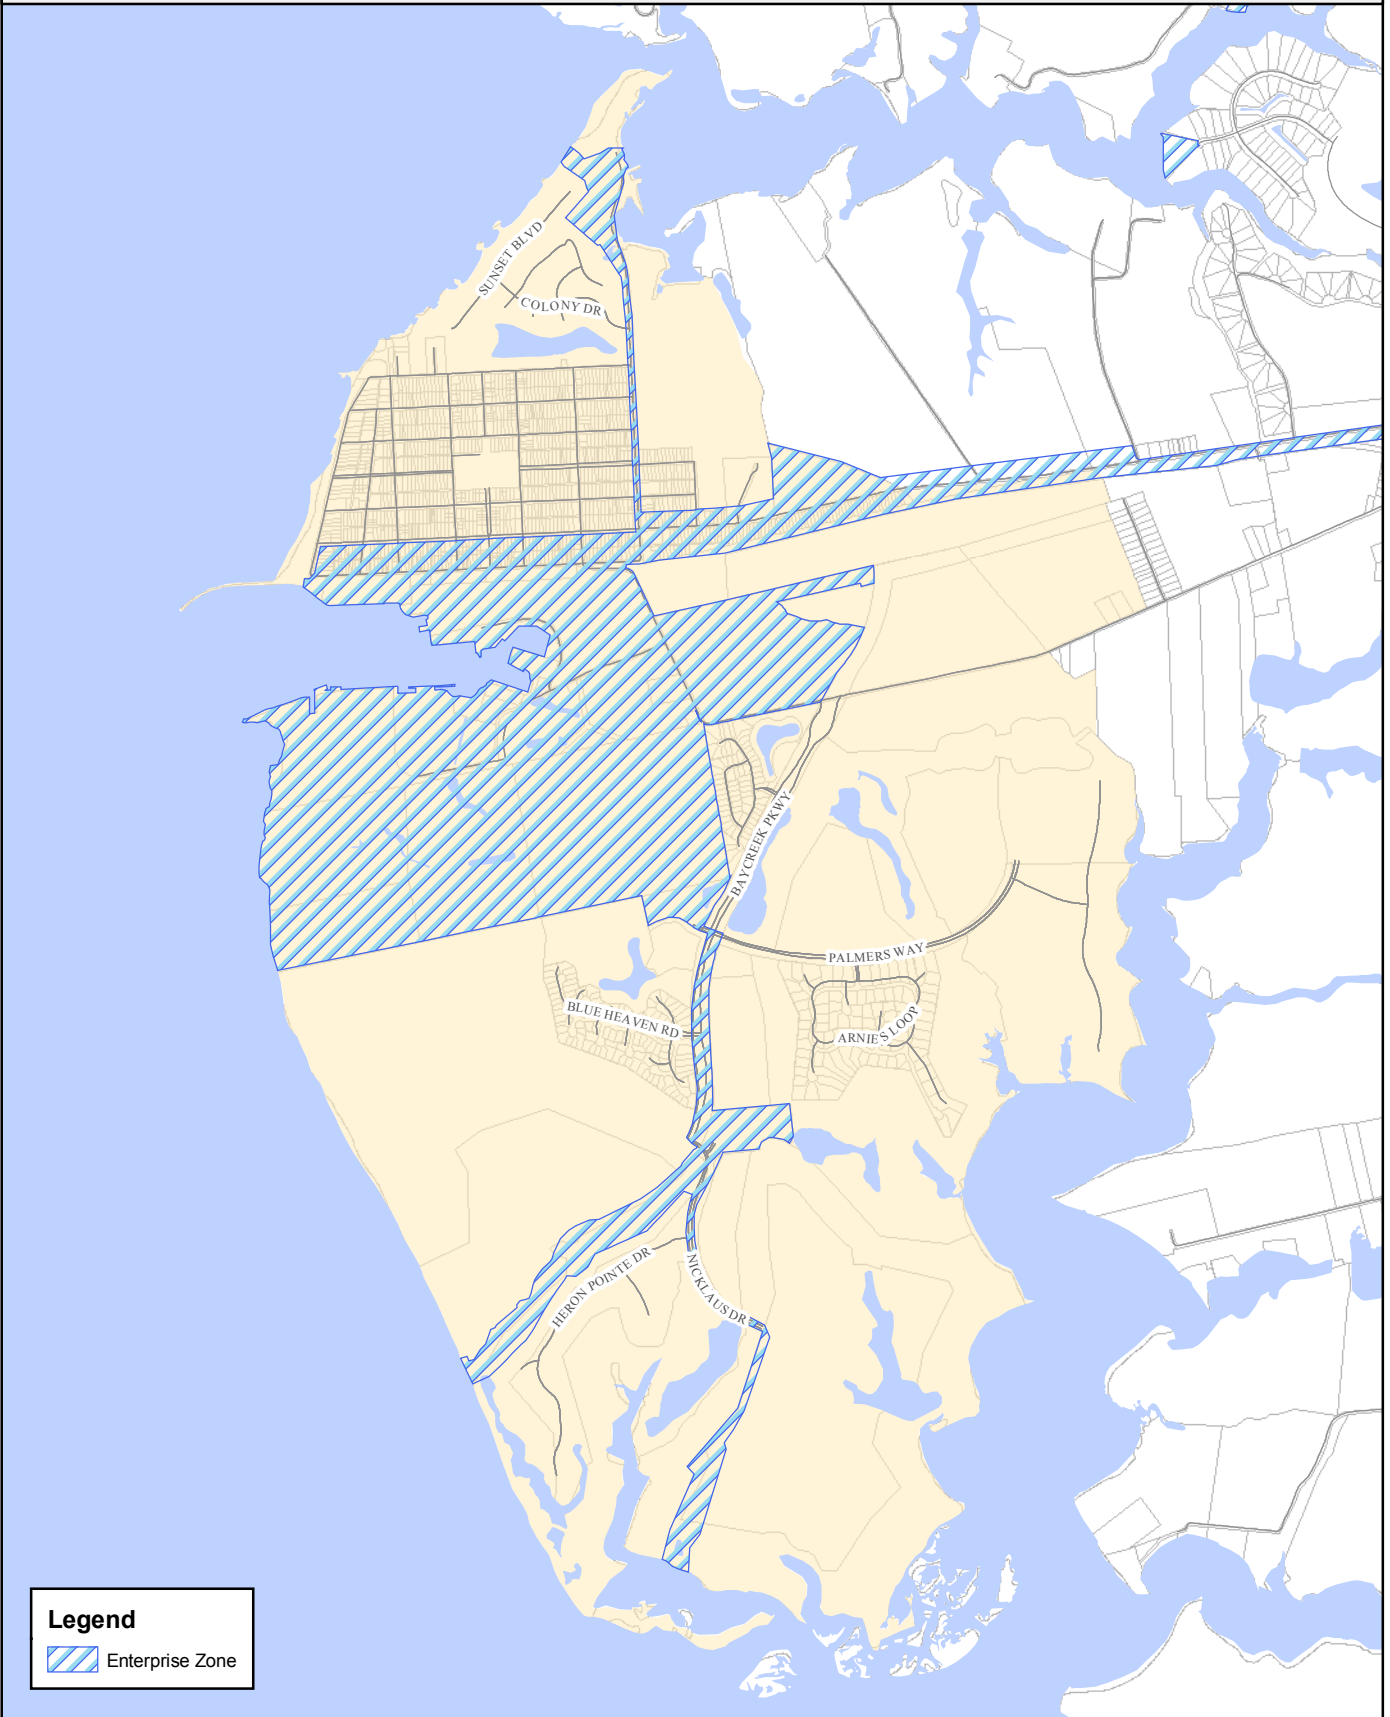

# Map 5 - Enterprise Zone Boundaries

0 0.125 0.25 0.5 Miles

**Legend**  
 Enterprise Zone