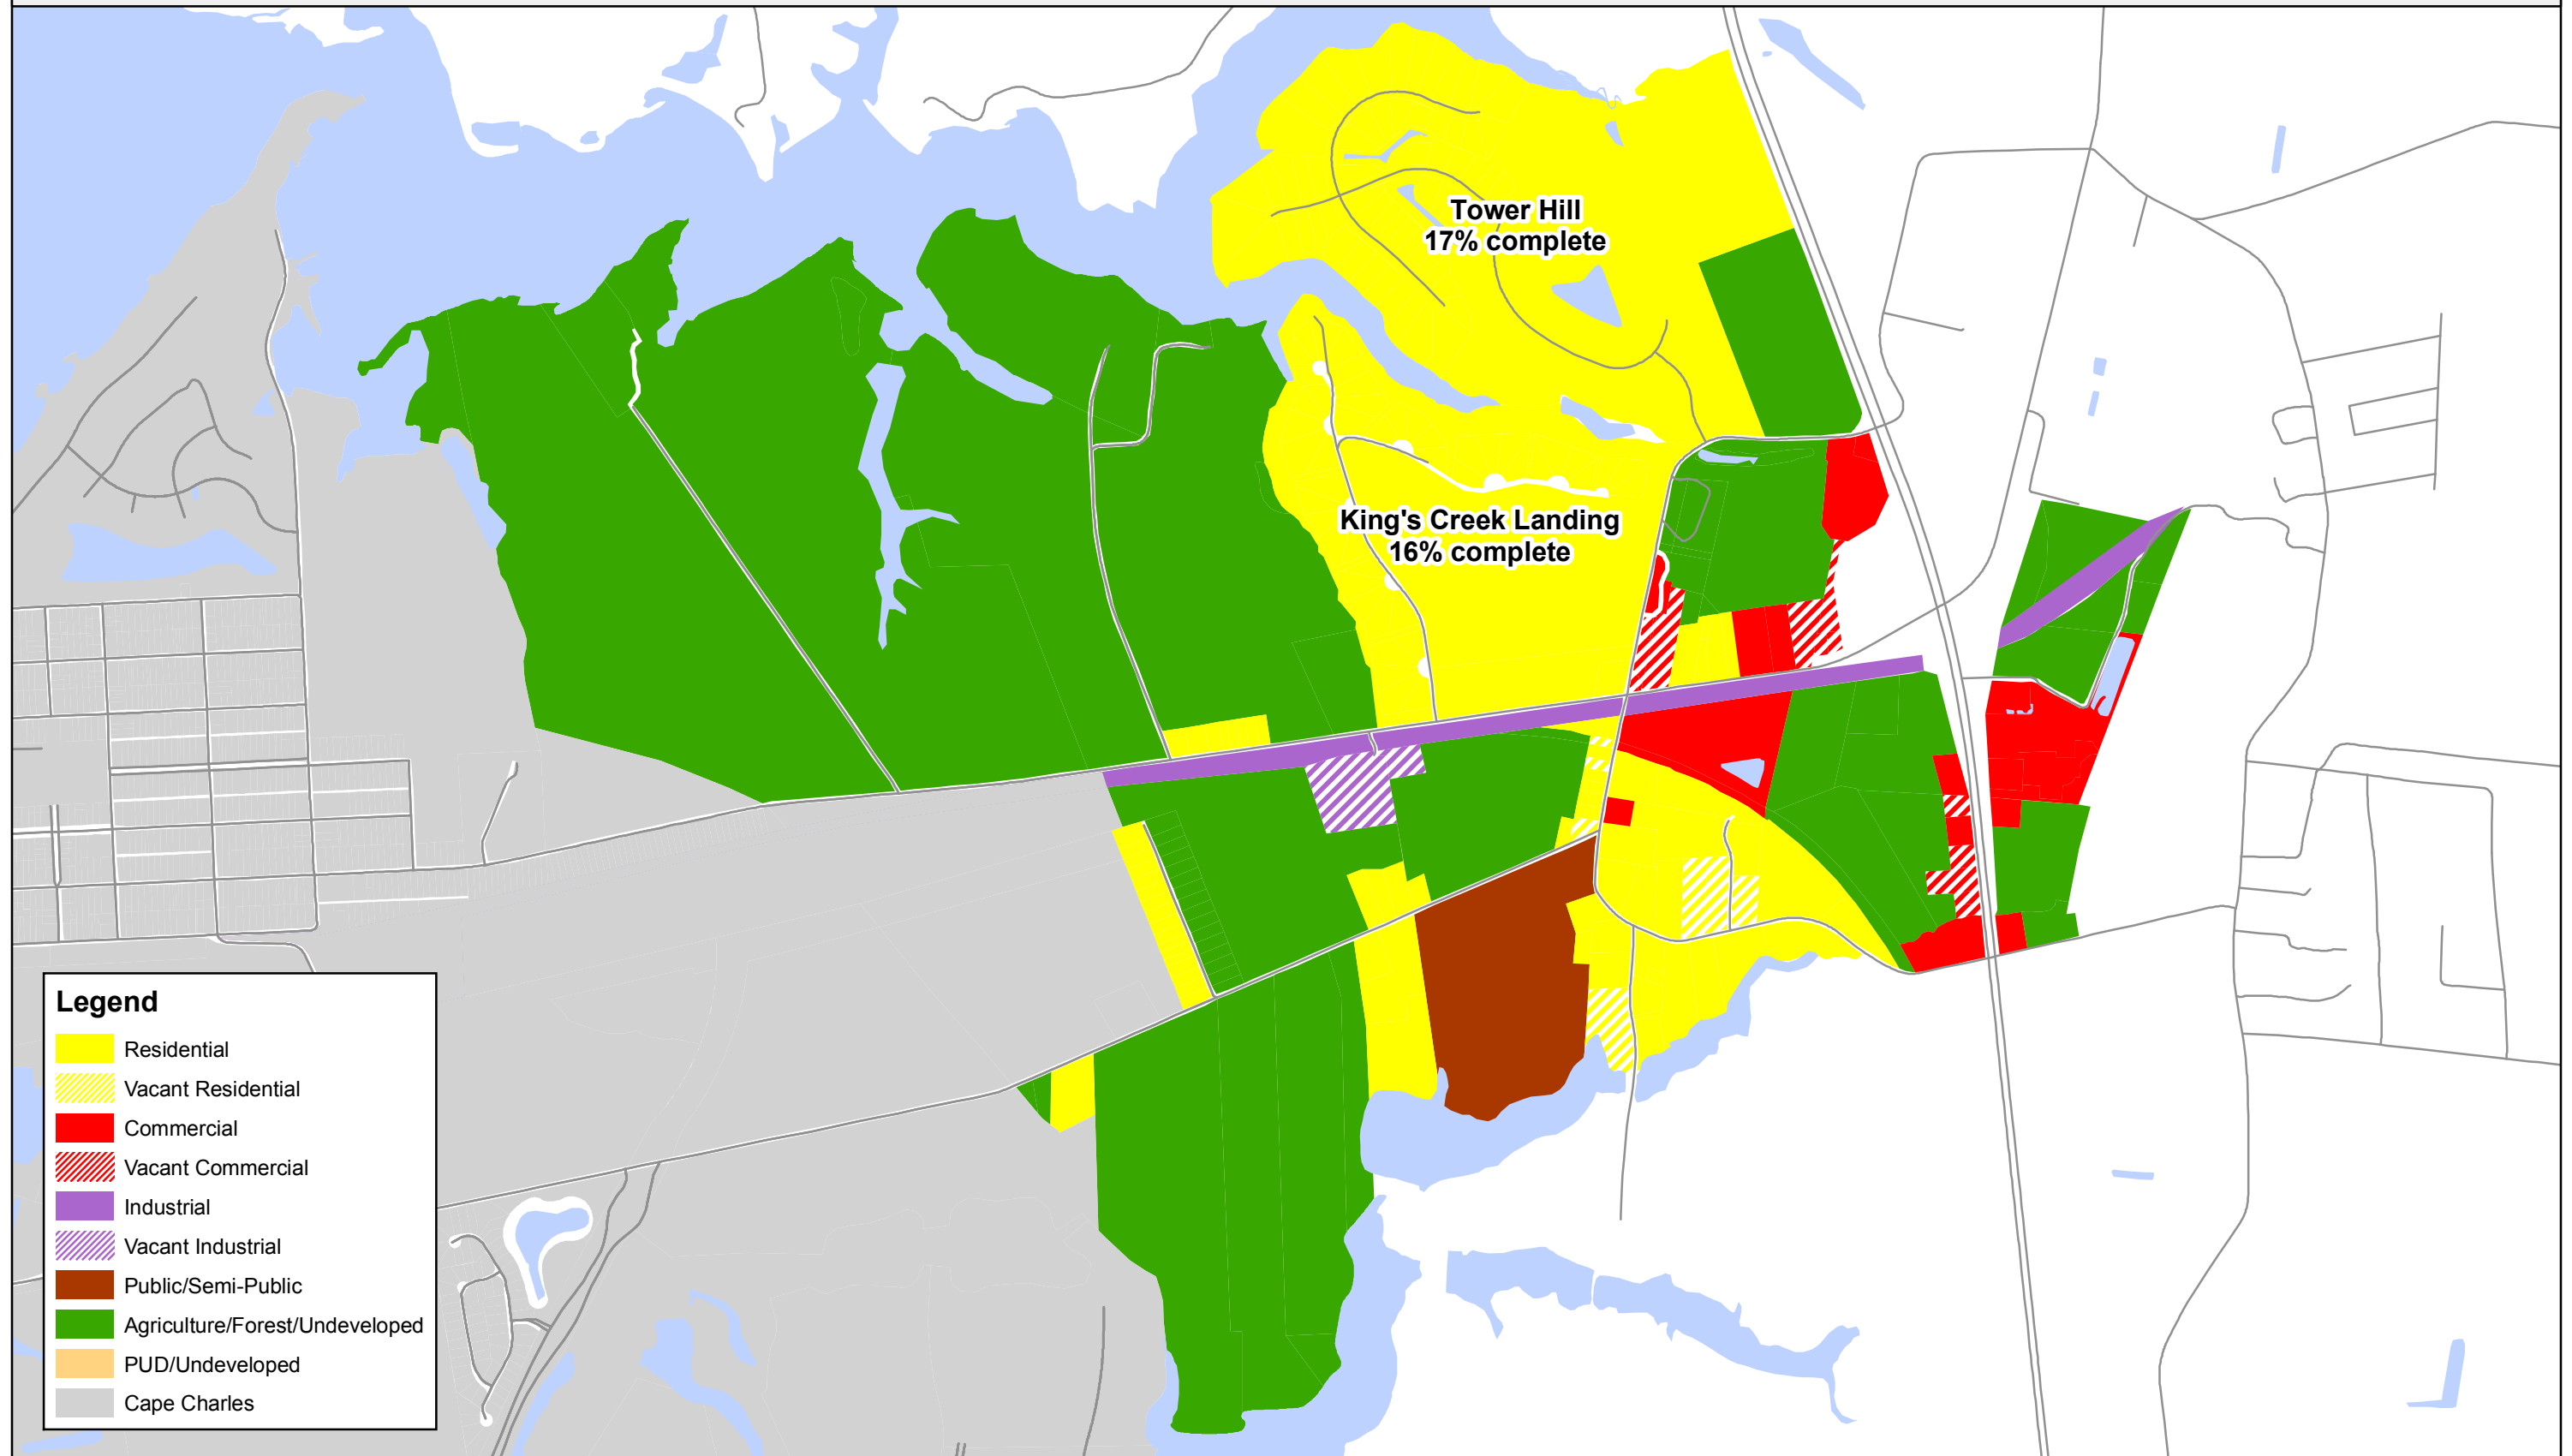

Map 22 - Surrounding Land Use

0 0.125 0.25 0.5 Miles

Legend

- Residential
- Vacant Residential
- Commercial
- Vacant Commercial
- Industrial
- Vacant Industrial
- Public/Semi-Public
- Agriculture/Forest/Undeveloped
- PUD/Undeveloped
- Cape Charles