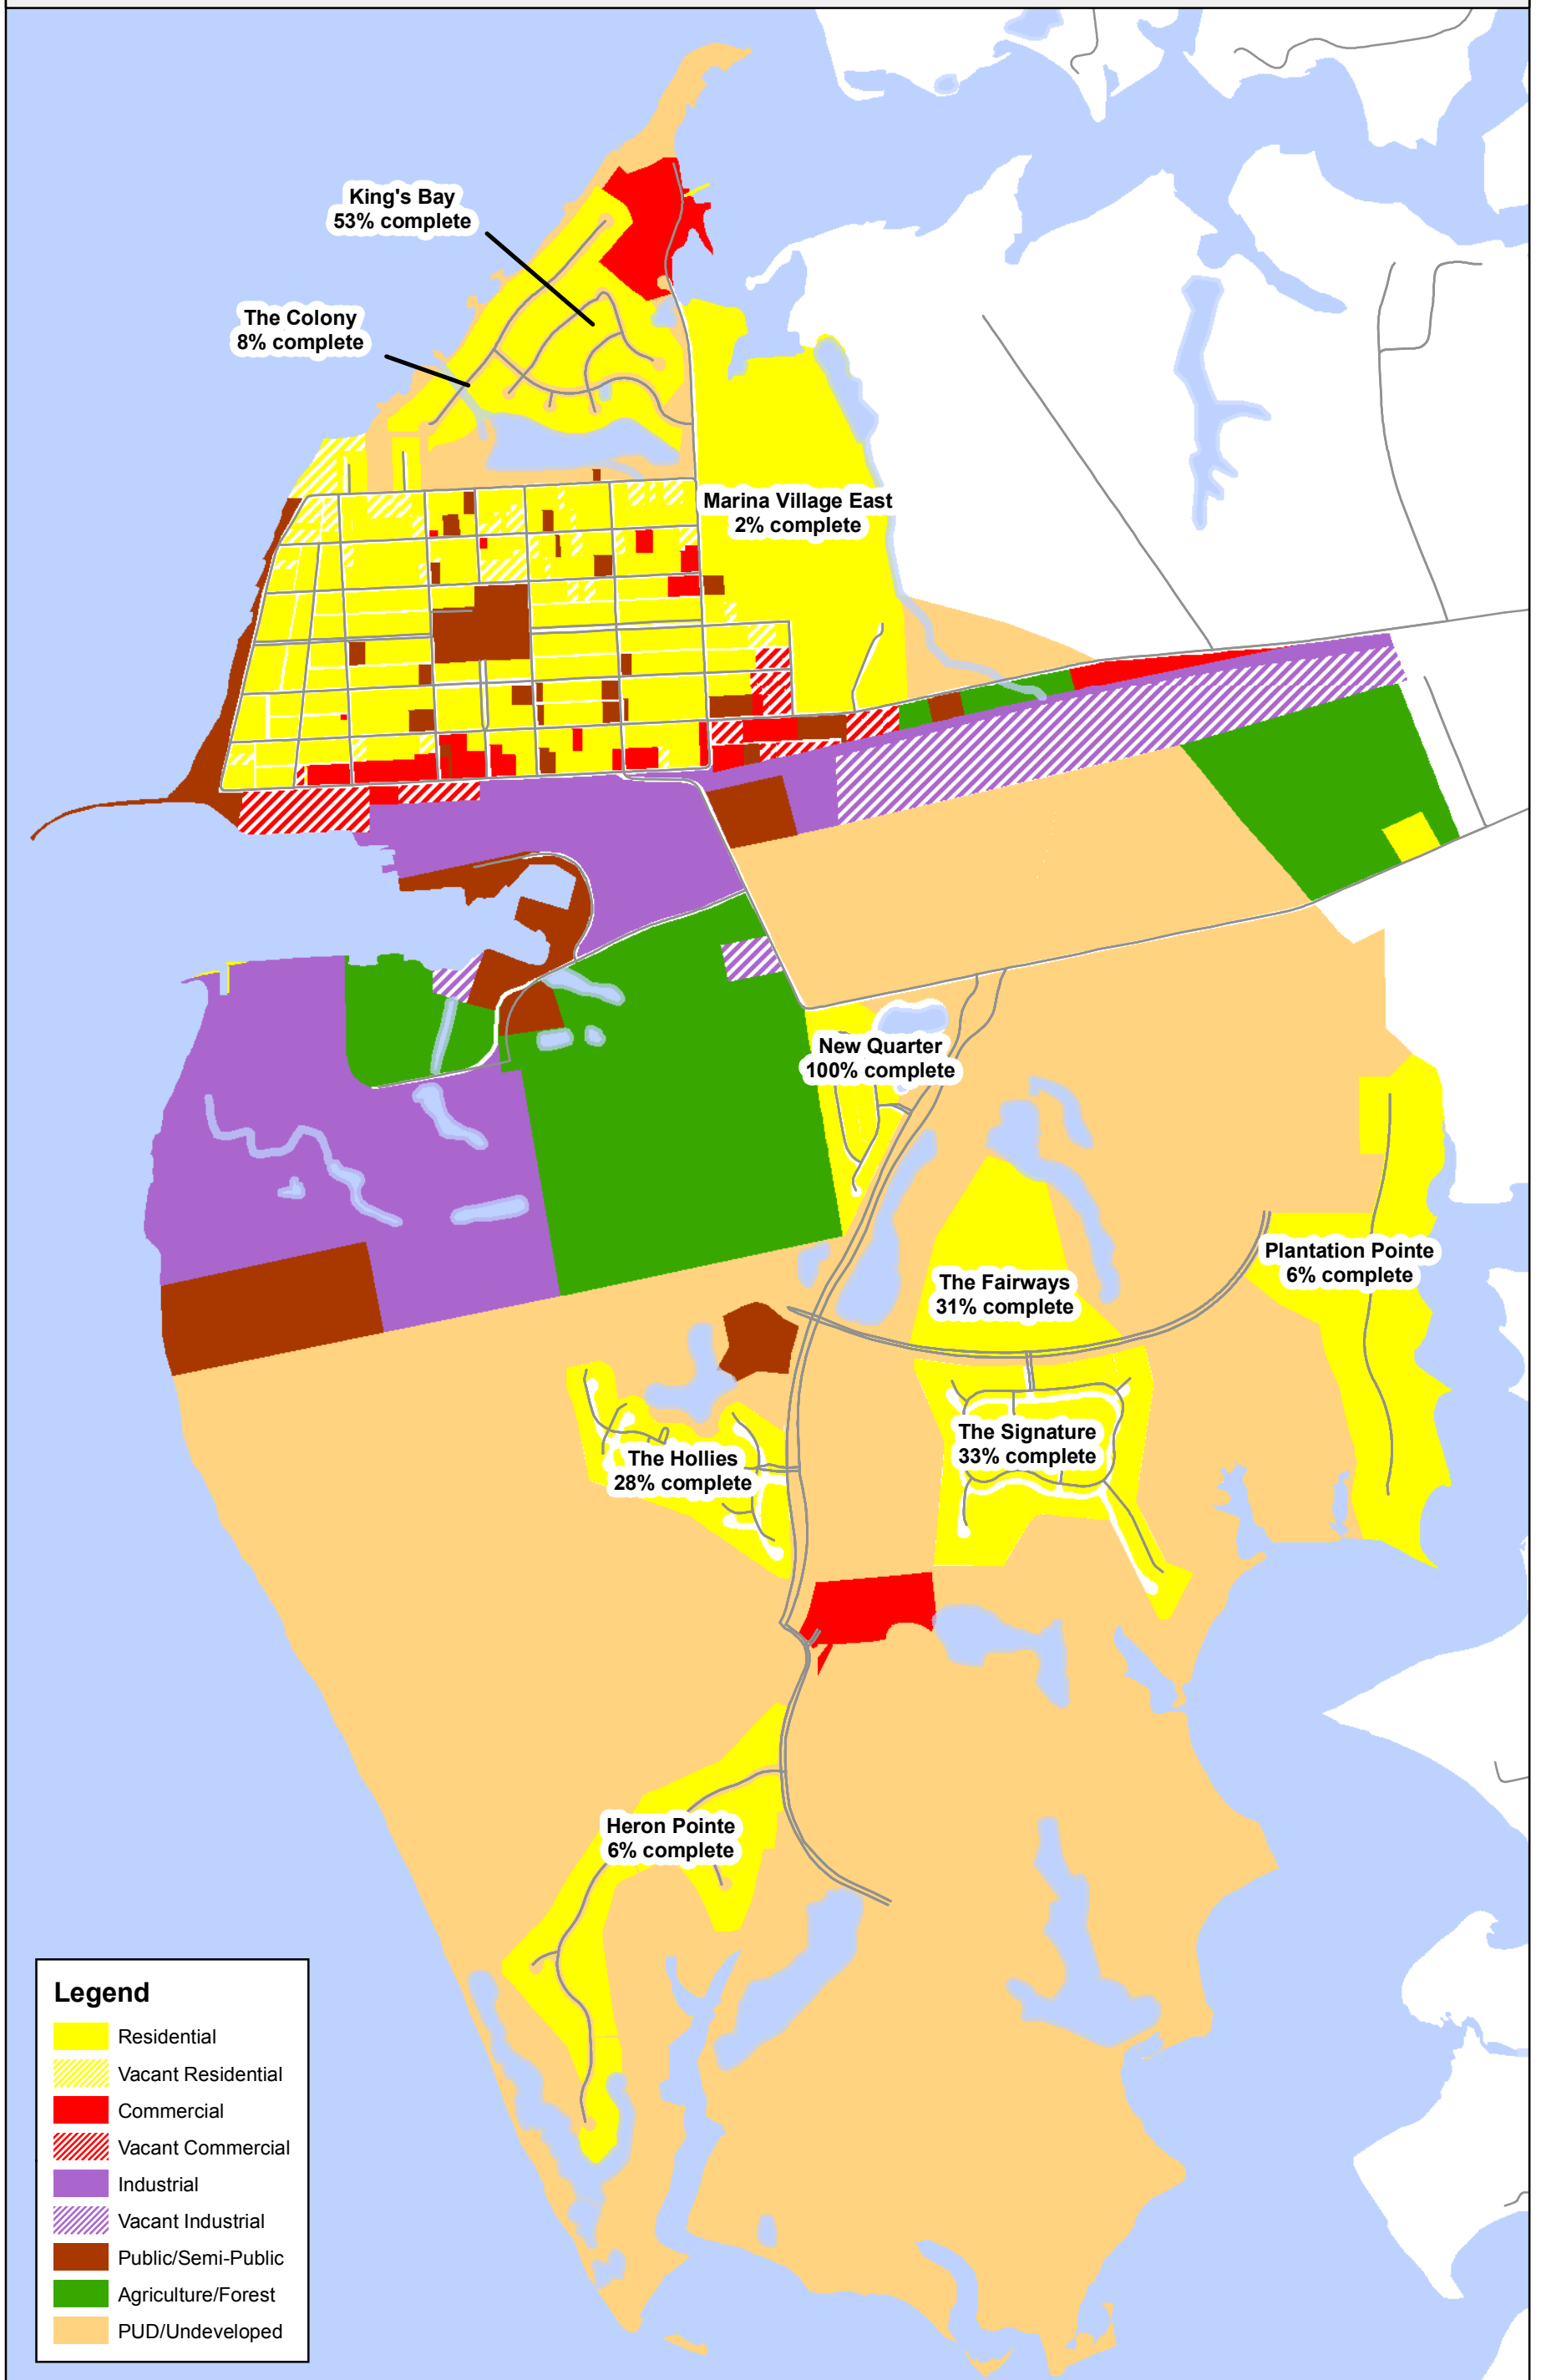

Map 21 - Existing Land Use

0 0.1 0.2 0.4 Miles

Legend

- Residential
- Vacant Residential
- Commercial
- Vacant Commercial
- Industrial
- Vacant Industrial
- Public/Semi-Public
- Agriculture/Forest
- PUD/Undeveloped