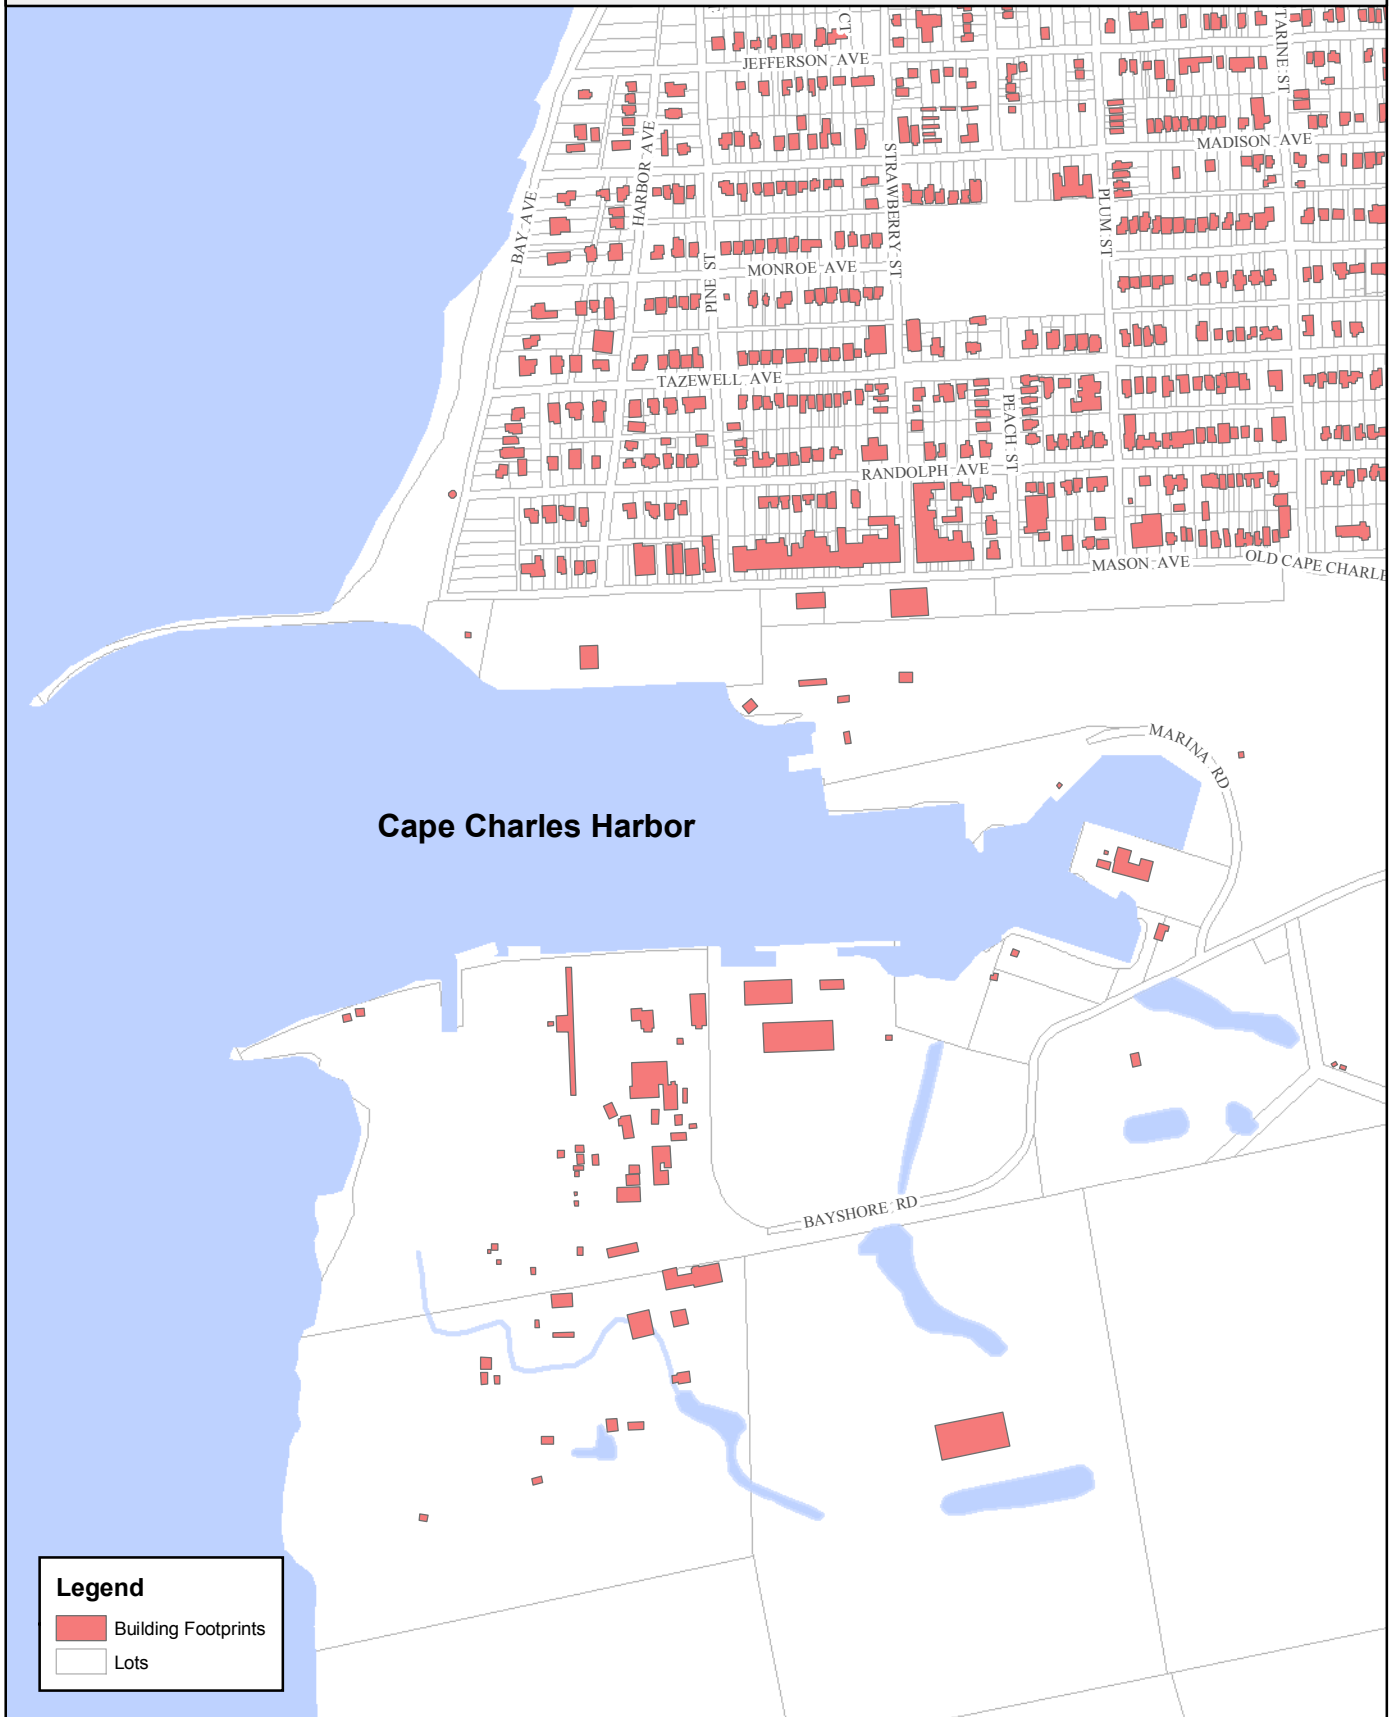

Map 11 - Cape Charles Harbor

0 0.05 0.1 0.2 Miles

Legend

- Building Footprints
- Lots