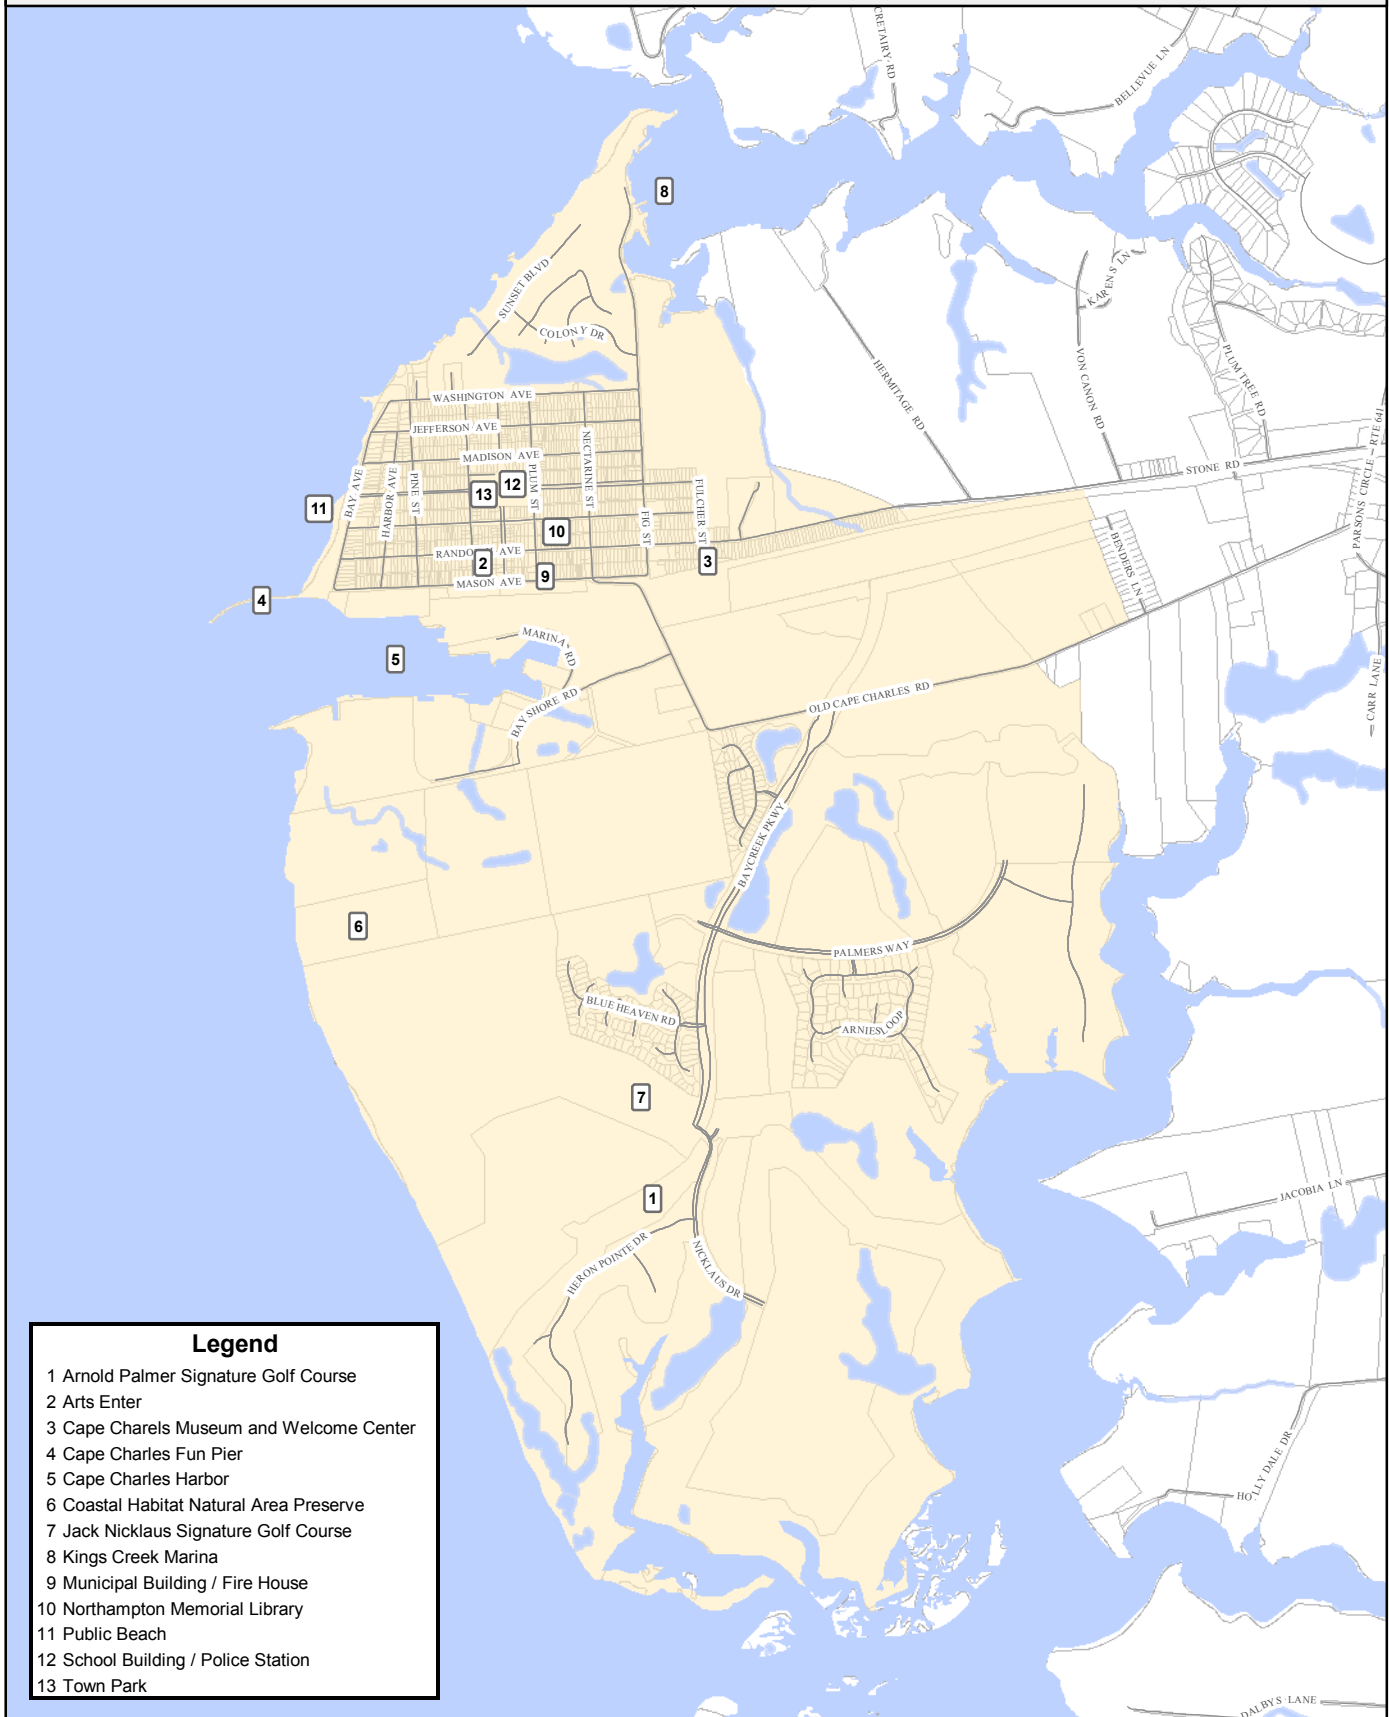

# Map 10 - Community Facilities

0 0.125 0.25 0.5 Miles

## Legend

- 1 Arnold Palmer Signature Golf Course
- 2 Arts Enter
- 3 Cape Charels Museum and Welcome Center
- 4 Cape Charles Fun Pier
- 5 Cape Charles Harbor
- 6 Coastal Habitat Natural Area Preserve
- 7 Jack Nicklaus Signature Golf Course
- 8 Kings Creek Marina
- 9 Municipal Building / Fire House
- 10 Northampton Memorial Library
- 11 Public Beach
- 12 School Building / Police Station
- 13 Town Park